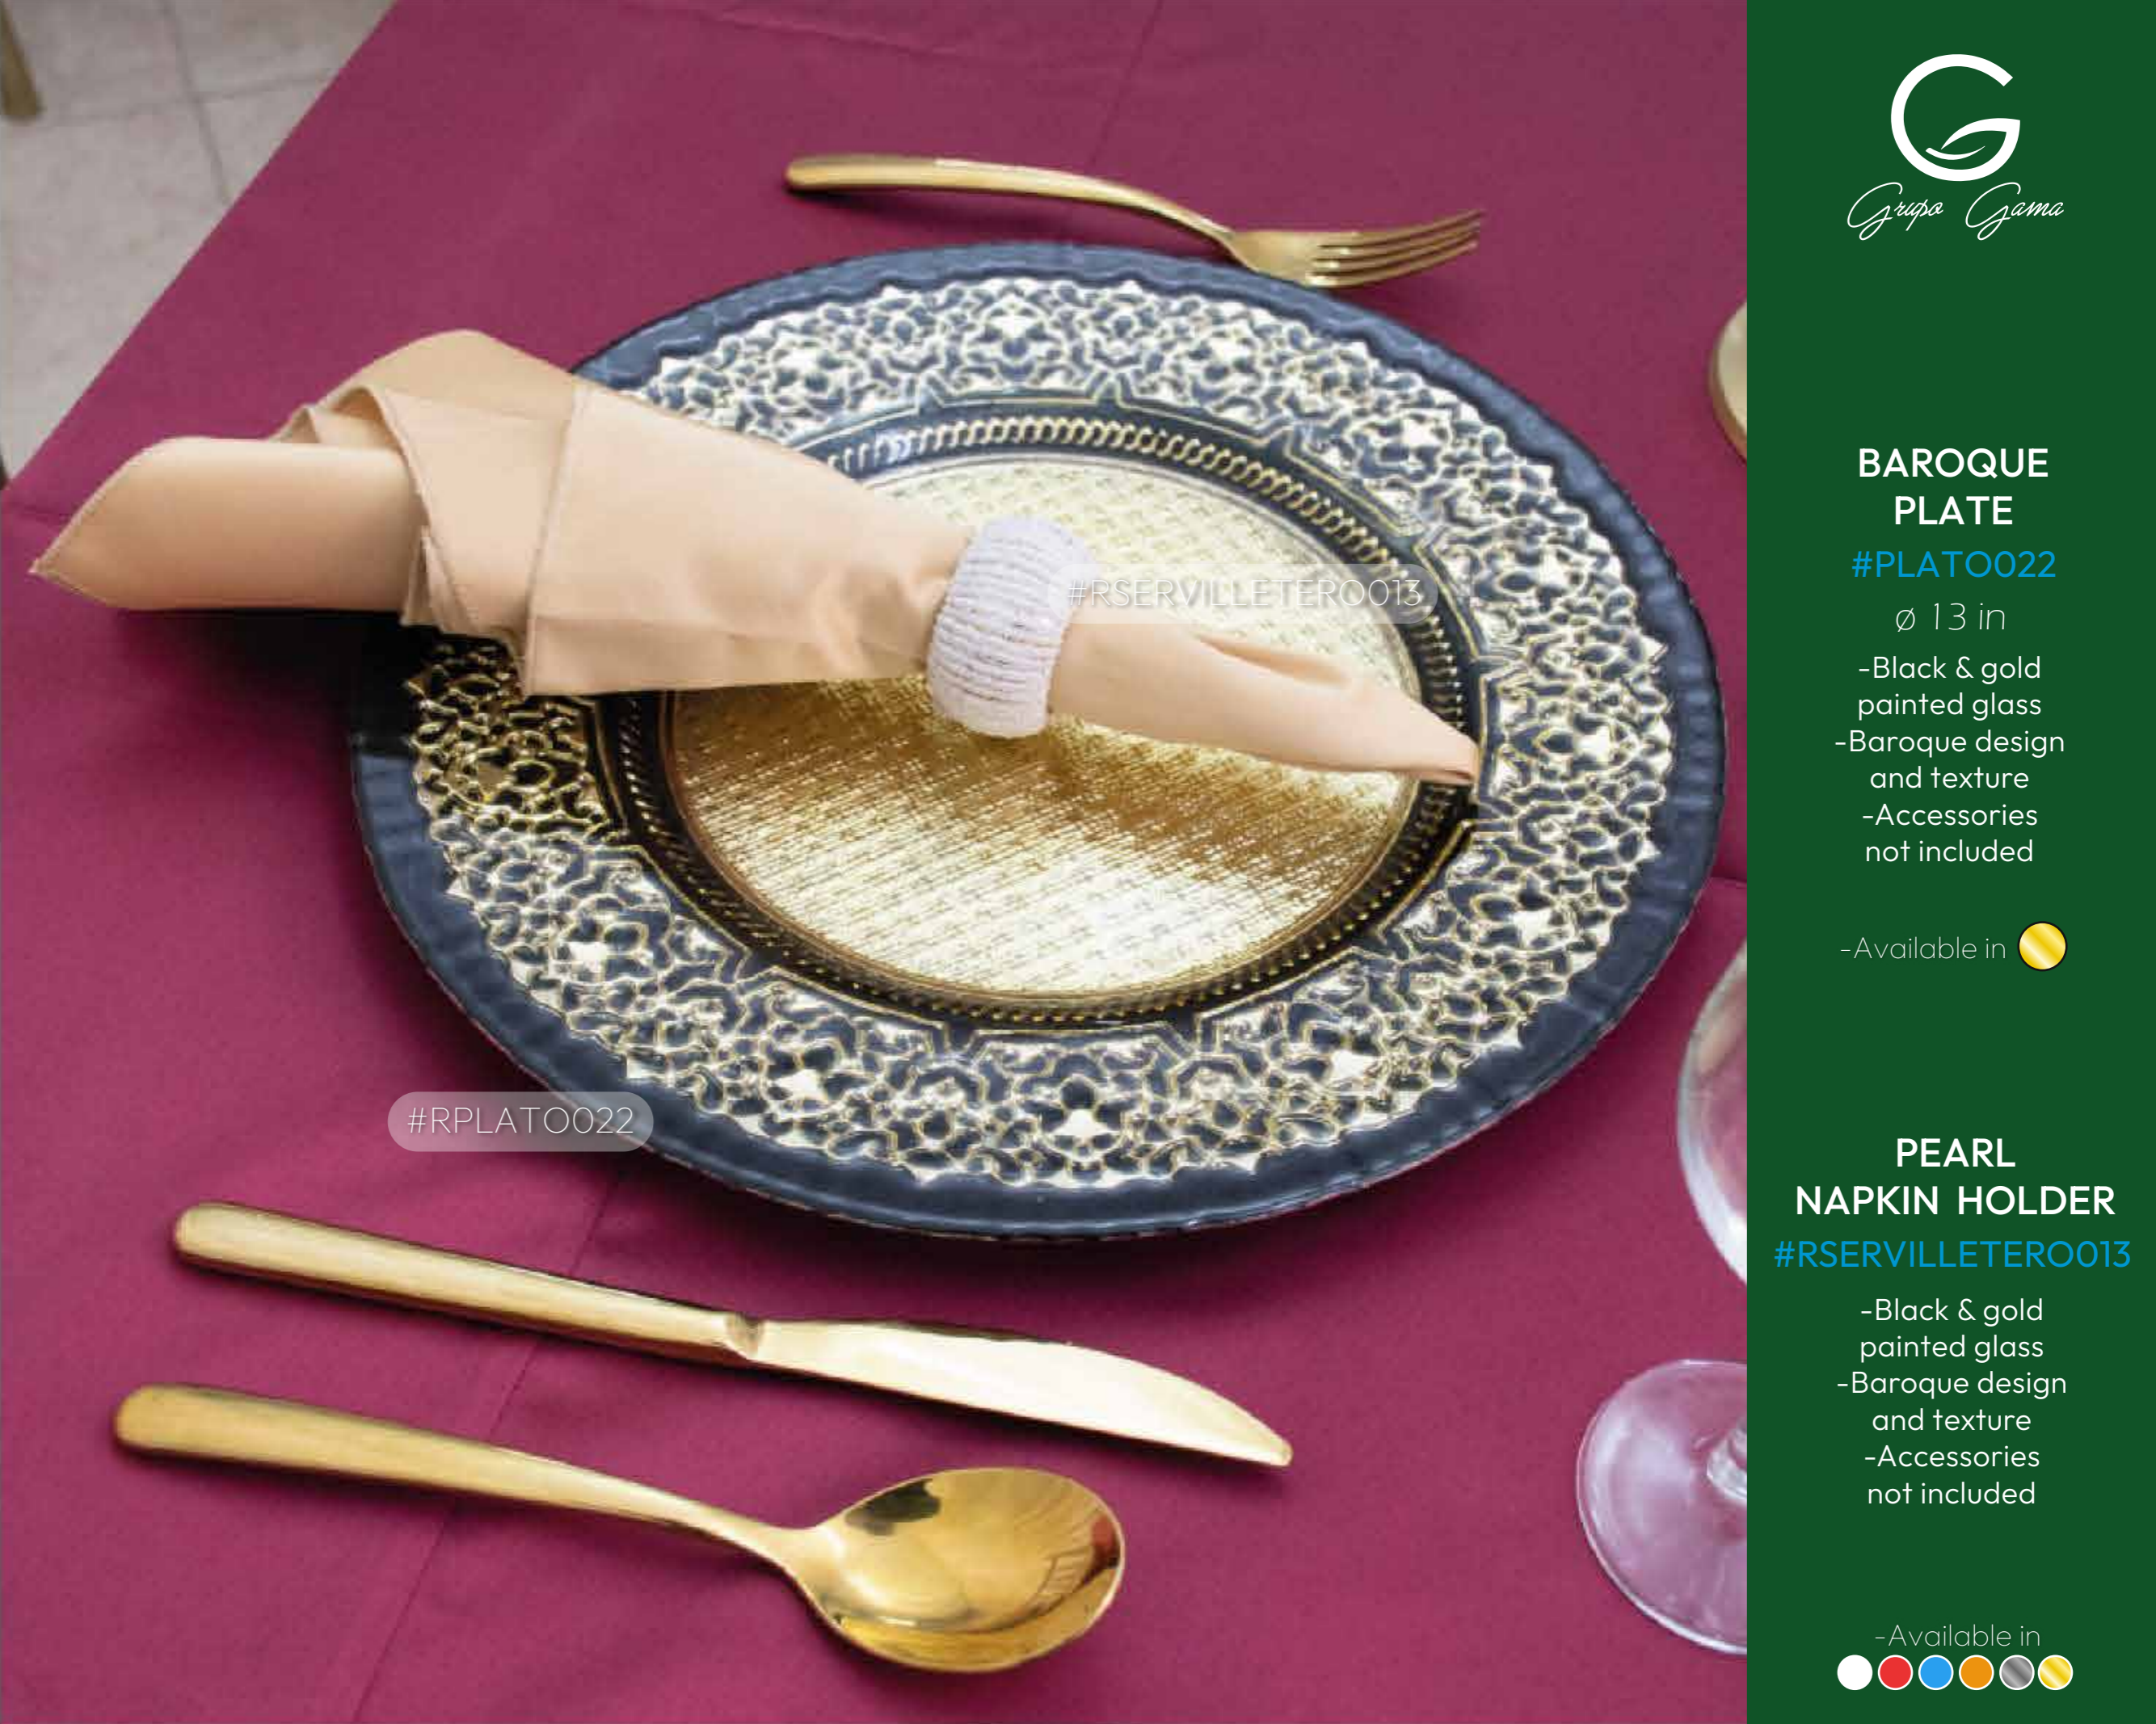

## PEARL NAPKIN HOLDER

#RSERVILLETERO013

- Black & gold painted glass
- Baroque design and texture
- Accessories not included

-Available in

#RSERVILLETERO013

#RPLATO022