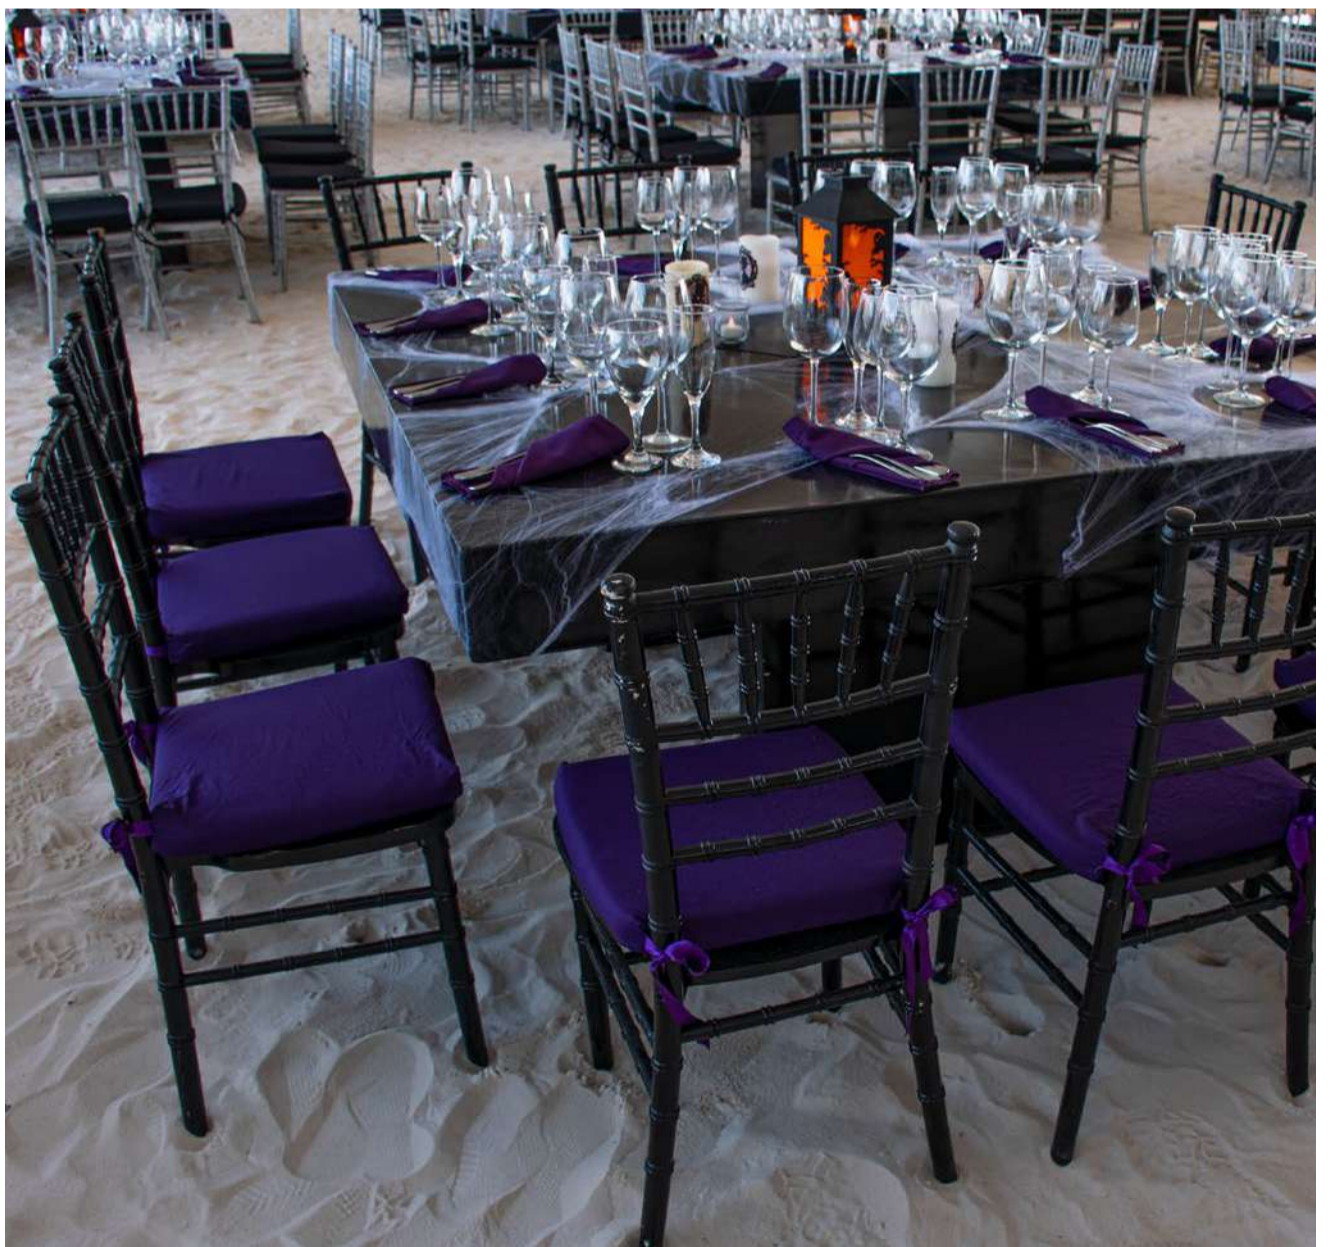

**SQUARE
BLACK
TABLE**

RMESA057